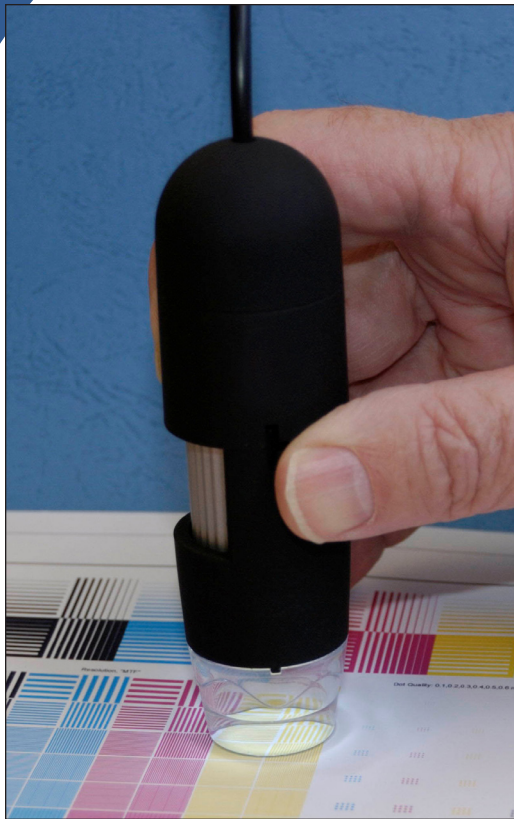

# DPM Digital Pocket Microscope

Model 68-86

The 68-86 DPM Digital Pocket Microscope is a portable quality inspection device that delivers crisp, clear high-resolution color images with a resolution up to 1280x1024 pixels and connects directly to a computer via USB.

The integrated LED light can be switched on/off, allowing for optional illumination when desired. With the instrument placed directly upon a surface, the focus dial can be adjusted to provide different magnification levels. The instrument can also be placed at varying distances above the test surface to view a larger area.

## MODELS

<b>DPM 200 (Print)</b>	<i>Uses white light to determine print quality of inks and coatings applied on surfaces without gloss.</i> Measures: Dots & satellites, barcode line quality, ISO print mottle, missing dots, density, voids, color mottle, color check (24-bit).
<b>DPM 300 (Paint)</b>	<i>Uses polarized light to determine quality of paint and coatings applied on glossy surfaces.</i> Measures: Color mottle, color check (24-bit).
<b>DPM 400 (Textile)</b>	<i>Uses white and UV light to determine performance of textiles, coatings, washing machines and detergents.</i> Measures: Color mottle, color check (24-bit).

## SPECIFICATIONS

- Very portable - connects directly to a computer via USB port
- Pi\* @!t^• [|~cá [ }Áá { æ\*^•Áæckæ!t^• [|~cá [ }Áá [ , }Ác[ÁFÉIÁ { Á}^!Á]áç^!
- Genuine database image archive - keeps track of all images and results
- Superimposed tags for comments and notes directly on the image
- Supports European languages, Chinese, Japanese, Korean and more