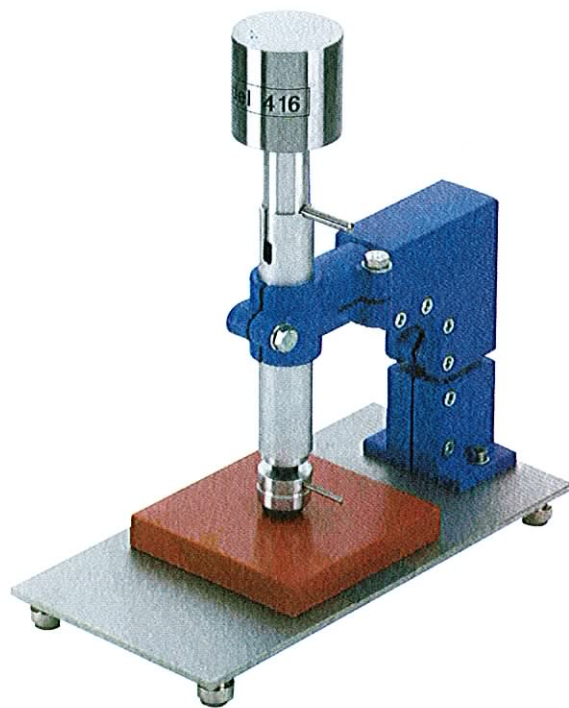

**Through-Dry
Tester
Model 416**

ERICHSEN
TESTING EQUIPMENT

**ISO 9117
EN 29117**